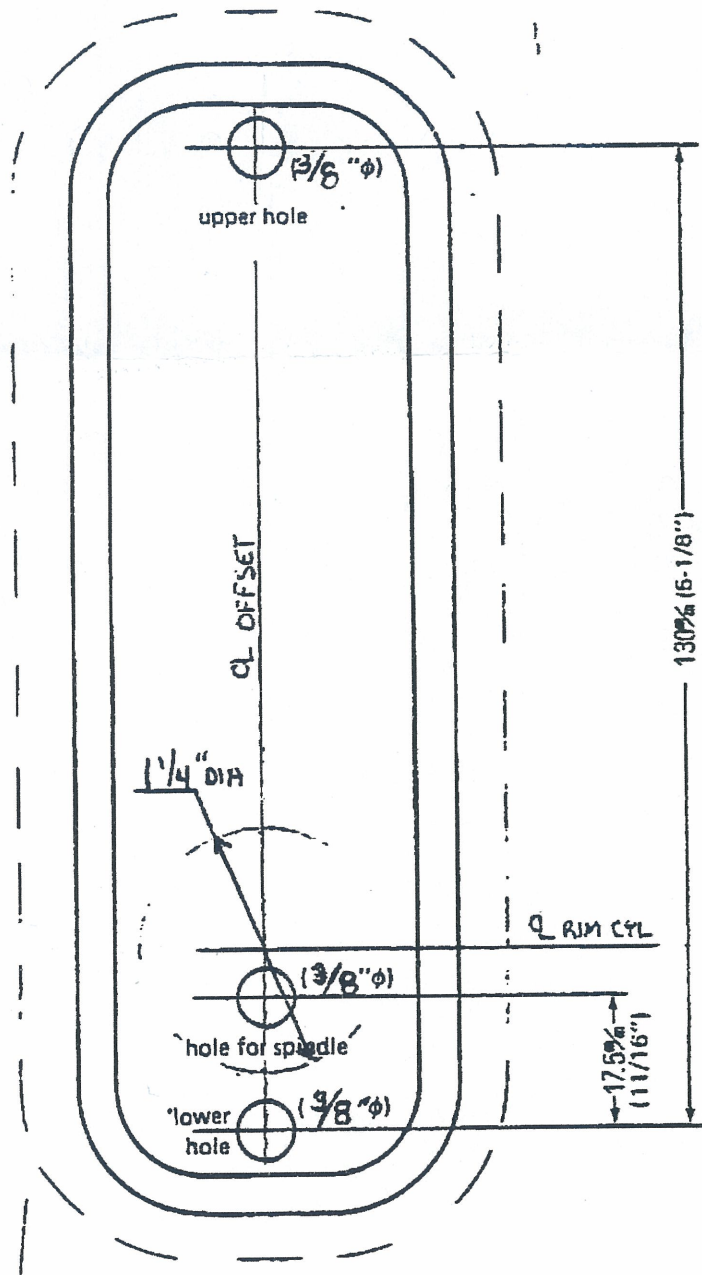

DIGITAL DOOR LOCK

TEMPLATE

No. 210P

Metal Escutcheon
Cutline